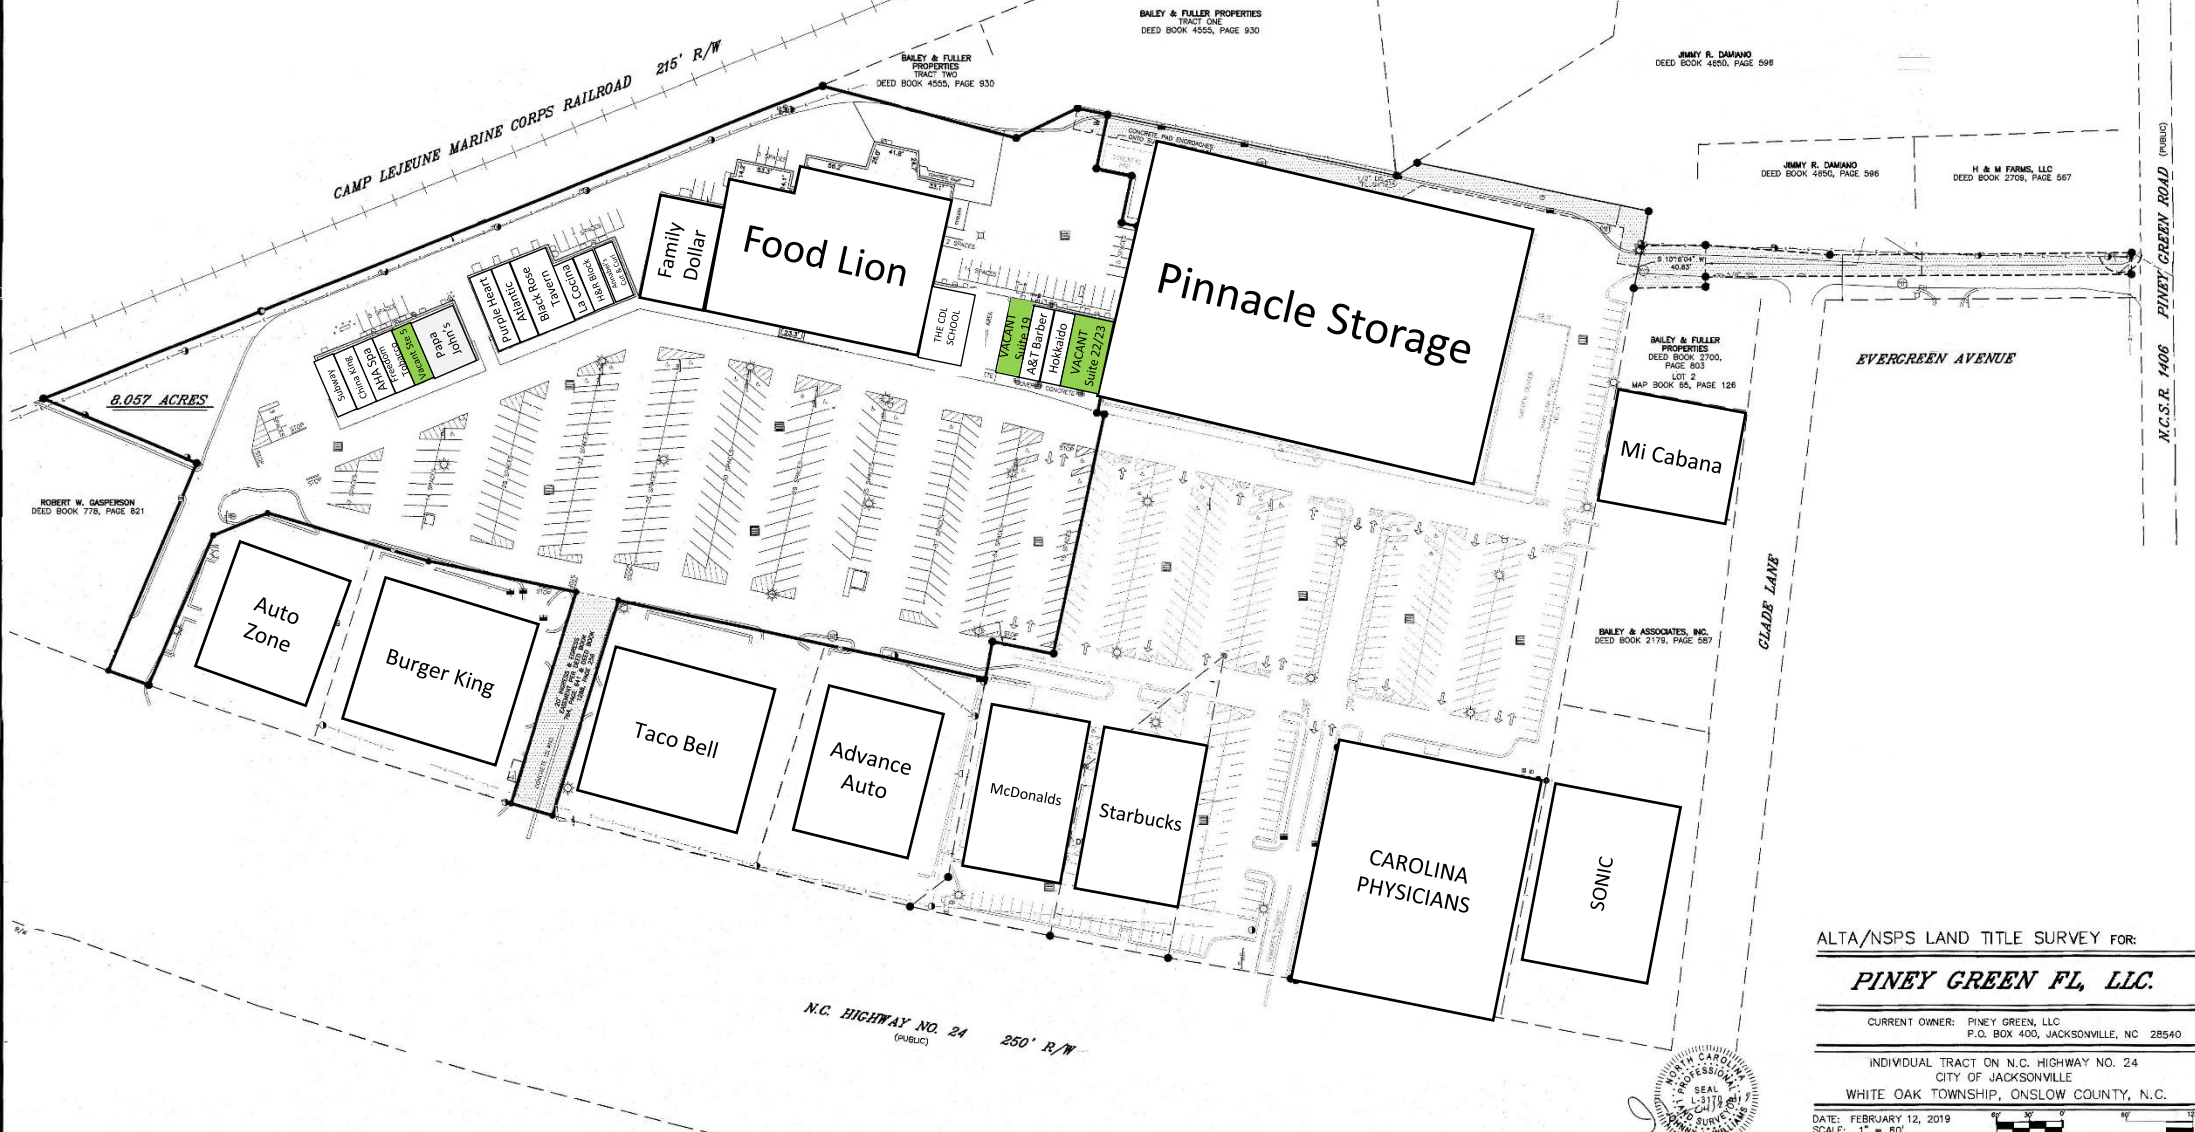

PINEY GREEN FL SHOPPING CENTER Jacksonville, NC

ALTA/NSPS LAND TITLE SURVEY FOR:

PINEY GREEN FL, LLC.

CURRENT OWNER: PINEY GREEN, LLC
P.O. BOX 400, JACKSONVILLE, NC 28540

INDIVIDUAL TRACT ON N.C. HIGHWAY NO. 24
CITY OF JACKSONVILLE
WHITE OAK TOWNSHIP, ONSLOW COUNTY, N.C.

DATE: FEBRUARY 12, 2019
SCALE: 1" = 80'

SHEET 2 OF 2

JOHNNY J. WILLIAMS LAND SURVEYING, P.C.
P.O. BOX 778, BEULAVILLE, N.C. 28518
PHONE: 910-238-8272 FAX: 910-238-2310
EMAIL: J.WILLIAMS@WSURVEY.COM